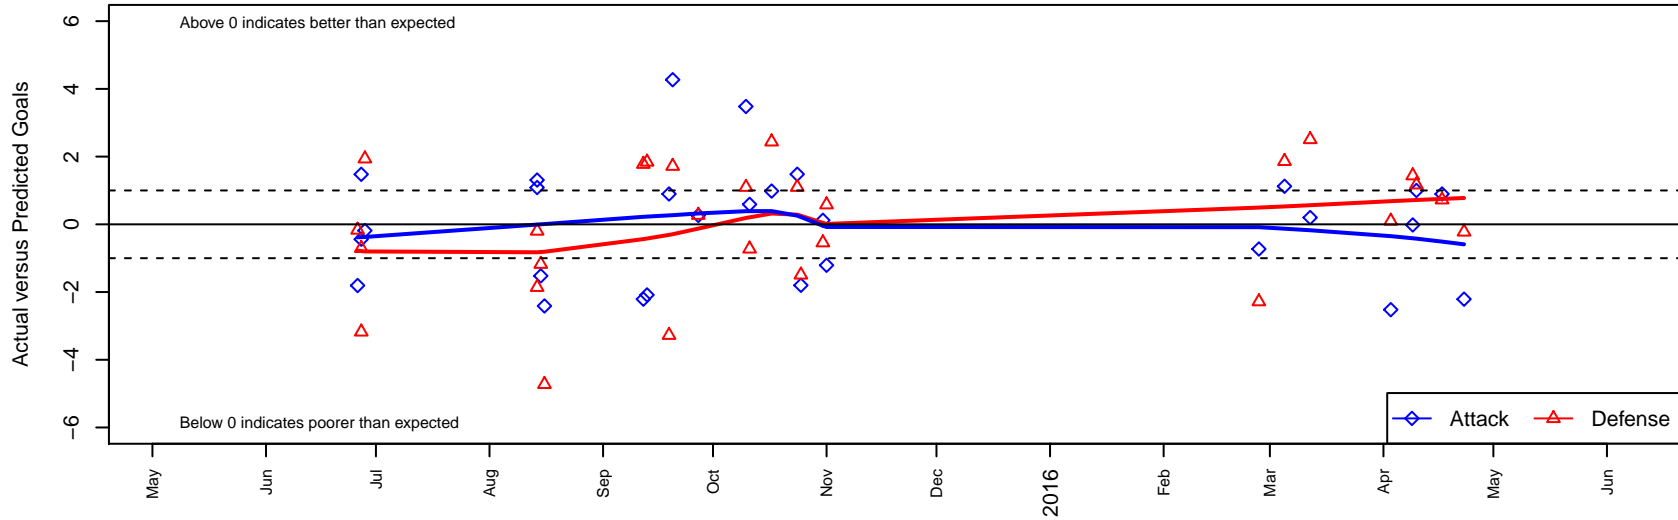

WUSC Barcelona White B03

Willamette United Soccer Club
 Willamette, OR
 B03 total strength=594
 attack=0.73 defense=0.33
 fall league = PTT B03 Div 1 White
 spr league = Spr OYS B03 Div 1 White

alt names used:
 WUSC B03 Barca White
 WUSC B03 Barca White
 WUSC BU12 Barca White
 WUSC BU12 Barca White

Venues played:
 2015 Capital Cup BU12 Gold
 2015 Mt Hood Challenge U12
 2015 PTT B03 Division 1 White
 2015 Spr OYS B03 Division 1 White

WUSC Barcelona White B03
 Dots are actual minus expected GF (blue circles) and GA (red triangles).
 Blue line is smoothed change in attack strength. Red is smoothed change in defense strength.

**attack and defense variance (black dot)
relative to other teams
and top 10 in region**

**attack and defense rating
relative to others at age
and all opponents in last 13 months**

Performance relative to 13 month average