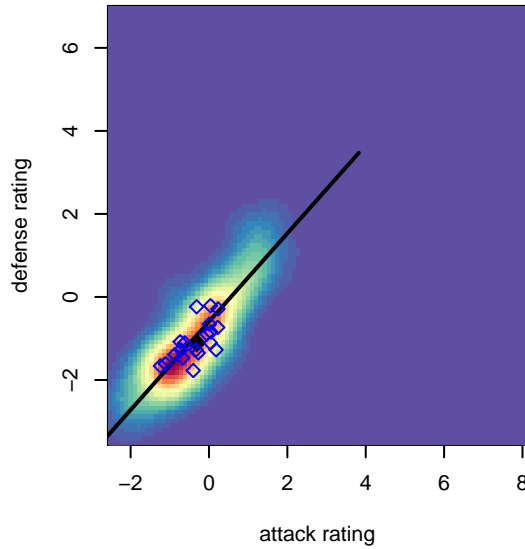

WUSC Barcelona White B03

Willamette United Soccer Club
 Willamette, OR
 B03 total strength=594
 attack=0.73 defense=0.33
 fall league = PTT B03 Div 1 White
 spr league = Spr OYS B03 Div 1 White

alt names used:
 WUSC B03 Barca White
 WUSC B03 Barca White
 WUSC BU12 Barca White
 WUSC BU12 Barca White

Venues played:
 2015 Capital Cup BU12 Gold
 2015 Mt Hood Challenge U12
 2015 PTT B03 Division 1 White
 2015 Spr OYS B03 Division 1 White

WUSC Barcelona White B03
 Dots are actual minus expected GF (blue circles) and GA (red triangles).
 Blue line is smoothed change in attack strength. Red is smoothed change in defense strength.

**attack and defense variance (black dot)
relative to other teams
and top 10 in region**

**attack and defense rating
relative to others at age
and all opponents in last 13 months**

Performance relative to 13 month average