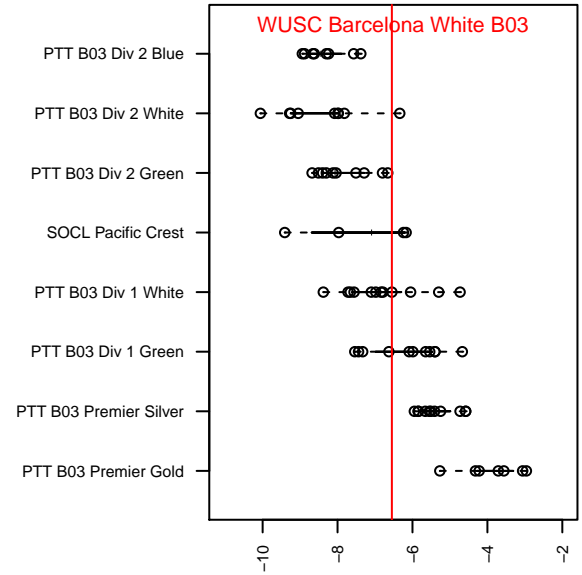

WUSC Barcelona White B03

Willamette United Soccer Club
 Willamette, OR
 B03 total strength=594
 attack=0.73 defense=0.33
 fall league = PTT B03 Div 1 White
 spr league = Spr OYS B03 Div 1 White

alt names used:
 WUSC B03 Barca White
 WUSC B03 Barca White
 WUSC BU12 Barca White
 WUSC BU12 Barca White

Venues played:
 2015 Capital Cup BU12 Gold
 2015 Mt Hood Challenge U12
 2015 PTT B03 Division 1 White
 2015 Spr OYS B03 Division 1 White

WUSC Barcelona White B03
 Dots are actual minus expected GF (blue circles) and GA (red triangles).
 Blue line is smoothed change in attack strength. Red is smoothed change in defense strength.

**attack and defense variance (black dot)
relative to other teams
and top 10 in region**

**attack and defense rating
relative to others at age
and all opponents in last 13 months**

Performance relative to 13 month average